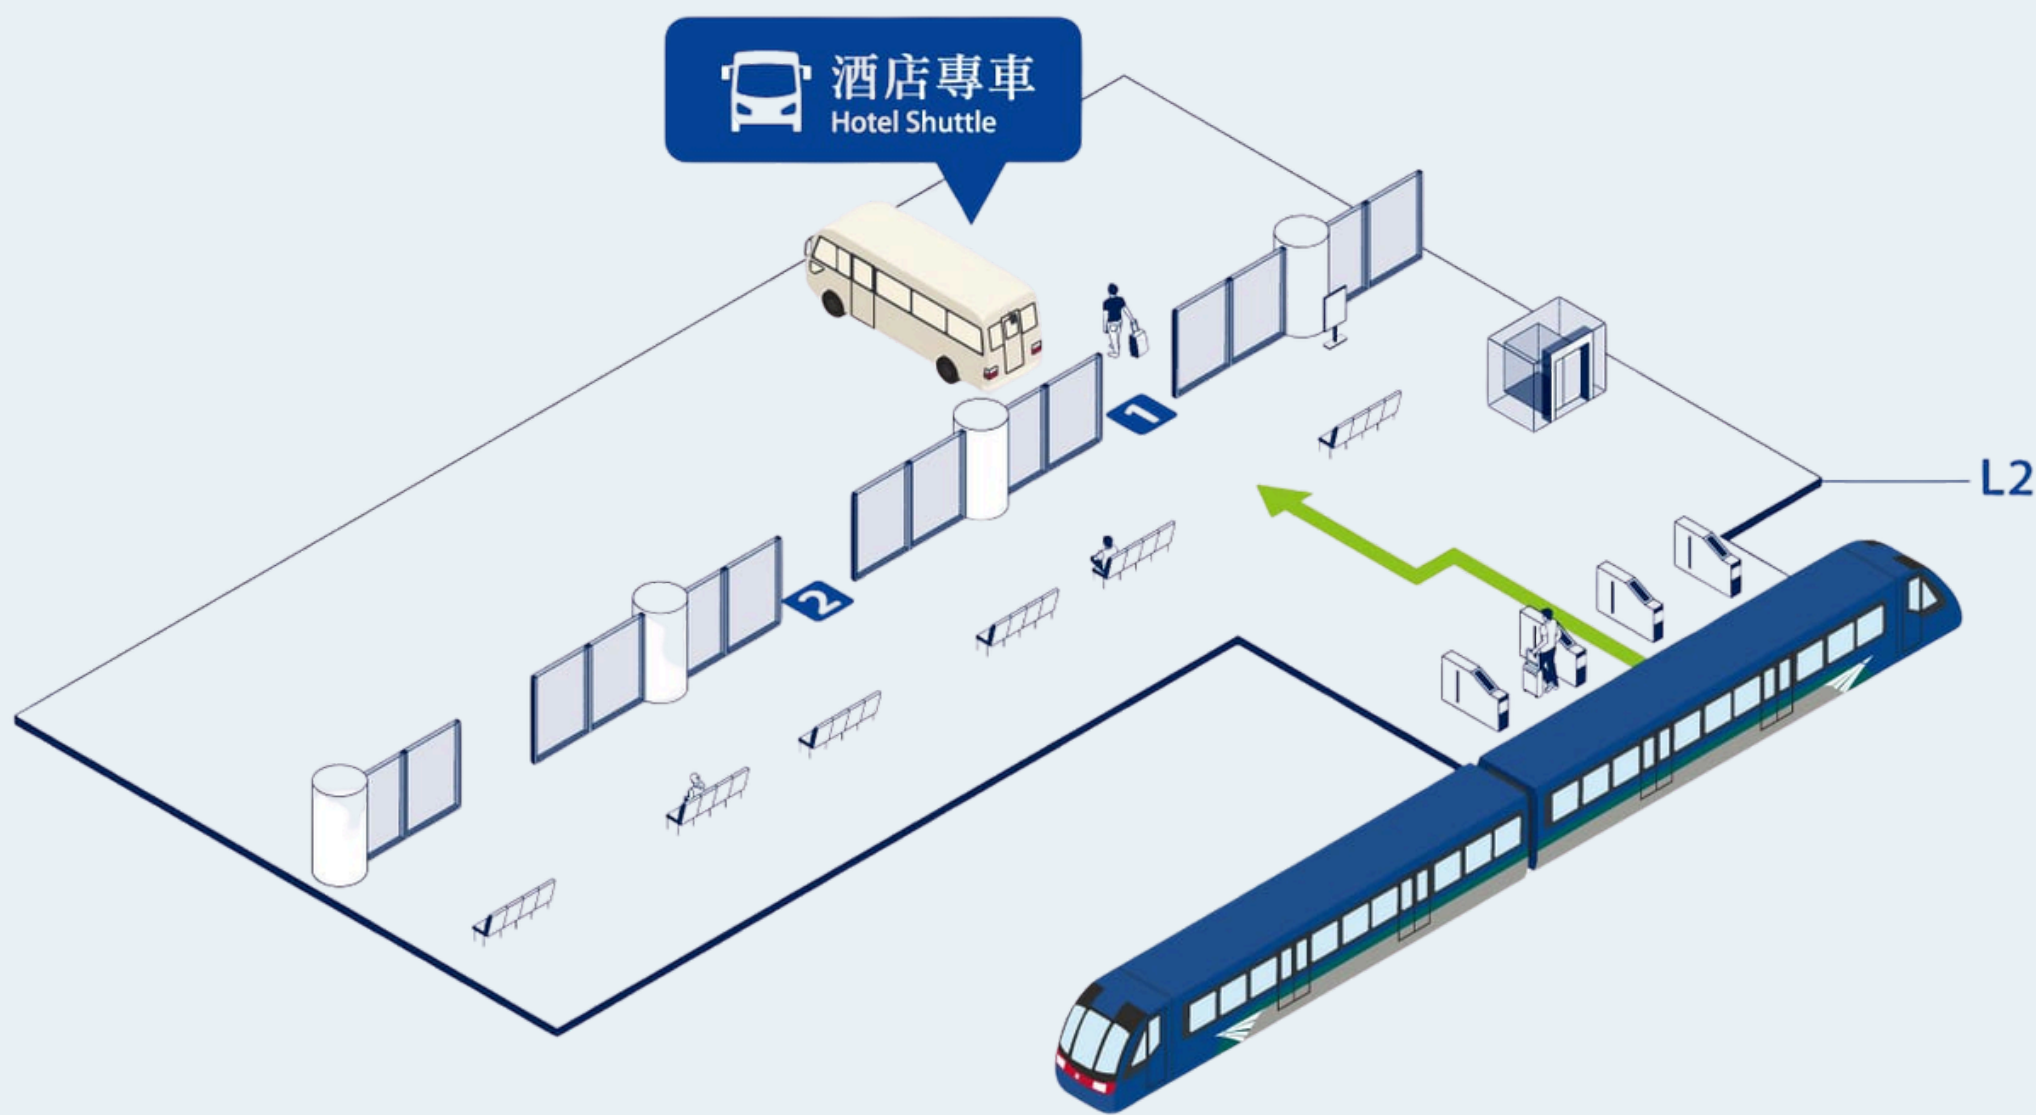

Hotel Shuttle 酒店穿梭巴士

Hotel 
酒店

Hong Kong Station 
機場快綫香港站

0700	0730
0800	0830
0900	0930
1000	1030
1100	1130
1200	1230
1300	1330
1400	1430
1500	1530
1600	1630
1700	1730
1800	1830
1900	1930
2000	2030
2100	2130
2200	2230

PLEASE NOTE THAT HOTEL SHUTTLE IS AVAILABLE FOR HOTEL GUESTS ONLY.
THANK YOU FOR YOUR ATTENTION AND COOPERATION.

請注意，穿梭巴士服務只供酒店客人享用，感謝閣下體諒及合作。

L2

機場快綫香港站 Hong Kong Station

酒店穿梭巴士候車區（上車）

Hotel Shuttle Waiting Area (Pick-up)

Upon arrival on L2, proceed directly to the hotel shuttle waiting area on the left side of the same floor.

The hotel shuttle will arrive in accordance with the boarding gate and timetable.

由到站月台L2層出閘，直接往同層左邊的酒店專車候車區。

到達候車區後，即可根據登車閘口及時間表，乘坐酒店提供的專車服務。

PLEASE NOTE THAT HOTEL SHUTTLE IS AVAILABLE FOR HOTEL GUESTS ONLY.
THANK YOU FOR YOUR ATTENTION AND COOPERATION.

請注意，穿梭巴士服務只供酒店客人享用，感謝閣下體諒及合作。